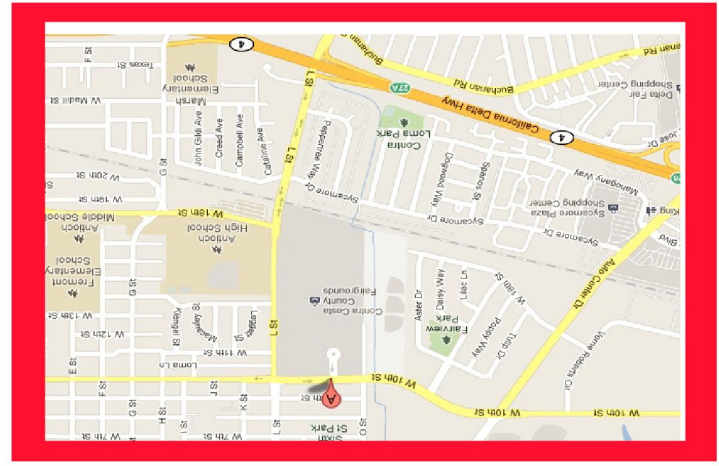

# PARTY TIME

AT

# Great Family Fun!!!

www.ParadiseSkate.com  
www.AntiochPaintballPark.com  
Paradise Skate Roller Rink  
1201 W.10th St.  
Antioch, Ca. 94509

2012

## Paradise Skate Roller Rink

1201 W.10th St.  
Antioch, Ca. 94509  
925-779-0200  
www.ParadiseSkate.com

Party Star: \_\_\_\_\_

Party Date: \_\_\_\_\_

Party Time: \_\_\_\_\_

Party Location: Paradise Skate Roller Rink